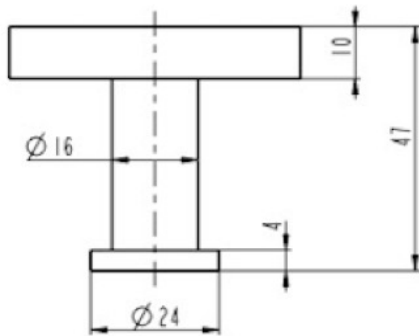

Lux S2 Single Robe Hook

Matte Black

Product Specifications

Code LUX-S2-40-MB

Finish Matte Black

Barcode 9339897017541

Material 304 Stainless Steel

Experience, *the difference.*