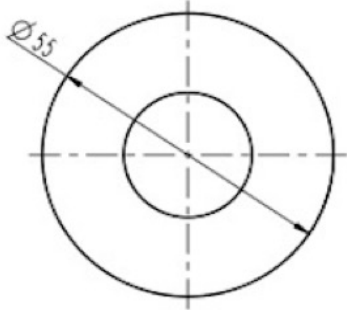

Lux S2 Single Robe Hook

Matte Black

Product Specifications

Code LUX-S2-40-MB

Finish Matte Black

Barcode 9339897017541

Material 304 Stainless Steel

Experience, *the difference.*