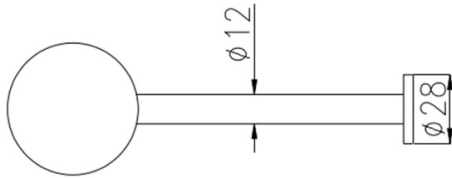

# Lux S2 Toilet Roll Holder

Brushed Brass

## Product Specifications

Code LUX-S2-41-BB

Finish Brushed Brass

Barcode 9339897017626

Material 304 Stainless Steel

*Experience, the difference.*

LINSOL.COM.AU

☎ 1300 546 765