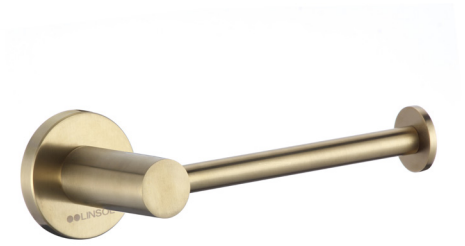

# Lux S2 Toilet Roll Holder

Brushed Brass

## Product Specifications

Code LUX-S2-41-BB

Finish Brushed Brass

Barcode 9339897017626

Material 304 Stainless Steel

*Experience, the difference.*

LINSOL.COM.AU

☎ 1300 546 765