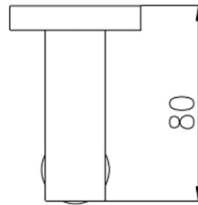

## Product Specifications

Code LUX-S2-41-BB

Finish Brushed Brass

Barcode 9339897017626

Material 304 Stainless Steel

*Experience, the difference.*

LINSOL.COM.AU

☎ 1300 546 765