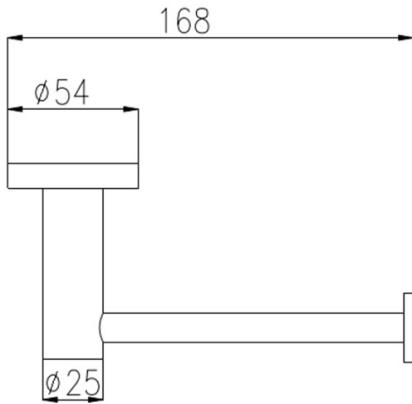

# Lux S2 Toilet Roll Holder

Brushed Brass

## Product Specifications

Code LUX-S2-41-BB

Finish Brushed Brass

Barcode 9339897017626

Material 304 Stainless Steel

*Experience, the difference.*

LINSOL.COM.AU

☎ 1300 546 765