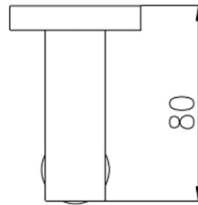

Lux S2 Toilet Roll Holder

Brushed Nickel

Product Specifications

Code LUX-S2-41-BN

Finish Brushed Nickel

Barcode 9339897017619

Material 304 Stainless Steel

Experience, the difference.