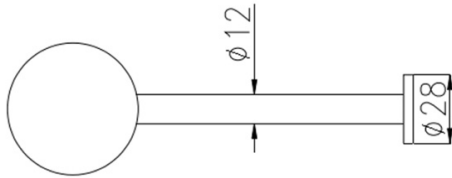

Lux S2 Toilet Roll Holder

Brushed Nickel

Product Specifications

Code LUX-S2-41-BN

Finish Brushed Nickel

Barcode 9339897017619

Material 304 Stainless Steel

Experience, the difference.