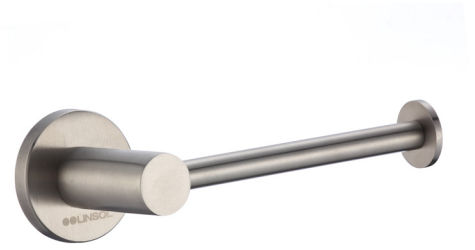

Lux S2 Toilet Roll Holder

Brushed Nickel

Product Specifications

Code LUX-S2-41-BN

Finish Brushed Nickel

Barcode 9339897017619

Material 304 Stainless Steel

Experience, the difference.