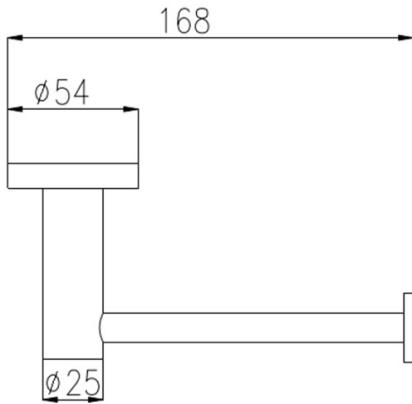

Lux S2 Toilet Roll Holder

Brushed Nickel

Product Specifications

Code LUX-S2-41-BN

Finish Brushed Nickel

Barcode 9339897017619

Material 304 Stainless Steel

Experience, the difference.