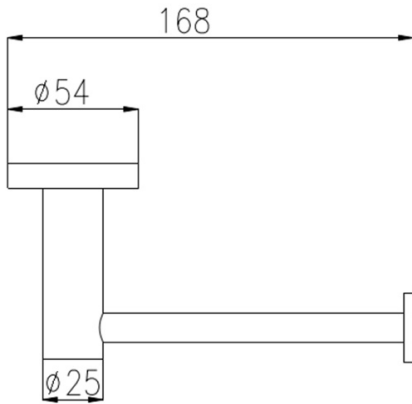

# Lux S2 Toilet Roll Holder

Matte Black

## Product Specifications

Code LUX-S2-41-MB

Finish Matte Black

Barcode 9339897017596

Material 304 Stainless Steel

*Experience, the difference.*

LINSOL.COM.AU

☎ 1300 546 765