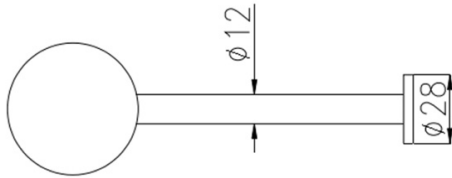

# Lux S2 Toilet Roll Holder

Matte Black

## Product Specifications

Code LUX-S2-41-MB

Finish Matte Black

Barcode 9339897017596

Material 304 Stainless Steel

*Experience, the difference.*

LINSOL.COM.AU

☎ 1300 546 765