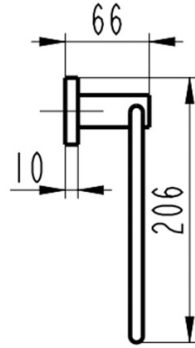

Lux S2 Towel Ring

Brushed Brass

Product Specifications

Code LUX-S2-43-BB

Barcode 9339897017671

Finish Brushed Brass

Material 304 Stainless Steel

Experience, *the difference.*