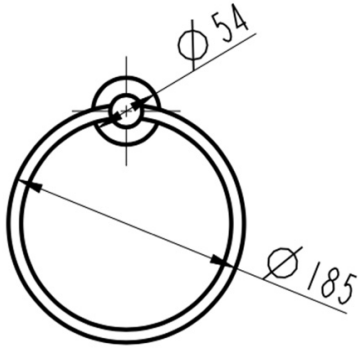

Lux S2 Towel Ring

Brushed Brass

Product Specifications

Code LUX-S2-43-BB

Barcode 9339897017671

Finish Brushed Brass

Material 304 Stainless Steel

Experience, *the difference.*