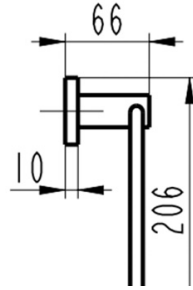

Lux S2 Towel Ring

Brushed Nickel

Product Specifications

Code LUX-S2-43-BN

Barcode 9339897017664

Finish Brushed Nickel

Material 304 Stainless Steel

Experience, *the difference.*