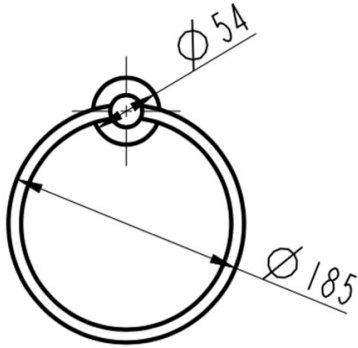

Lux S2 Towel Ring

Brushed Nickel

Product Specifications

Code LUX-S2-43-BN

Barcode 9339897017664

Finish Brushed Nickel

Material 304 Stainless Steel

Experience, *the difference.*