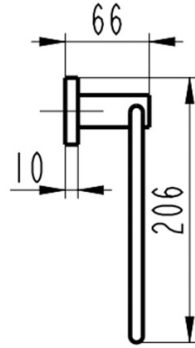

Lux S2 Towel Ring

Chrome

Product Specifications

Code LUX-S2-43-CH

Barcode 9339897017633

Finish Chrome

Material 304 Stainless Steel

Experience, the difference.