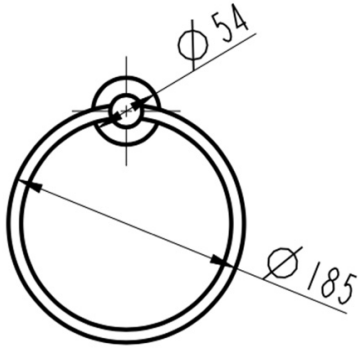

Lux S2 Towel Ring

Chrome

Product Specifications

Code LUX-S2-43-CH

Barcode 9339897017633

Finish Chrome

Material 304 Stainless Steel

Experience, the difference.