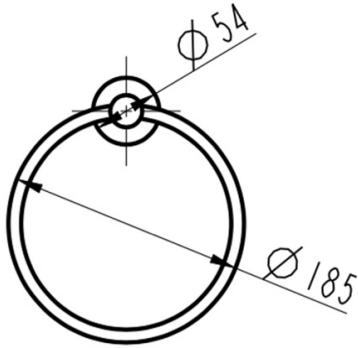

Lux S2 Towel Ring

Matte Black

Product Specifications

Code LUX-S2-43-MB

Barcode 9339897017640

Finish Matte Black

Material 304 Stainless Steel

Experience, the difference.