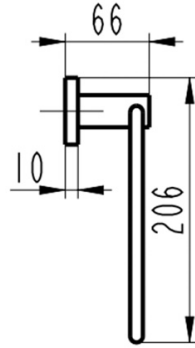

Lux S2 Towel Ring

Matte Black

Product Specifications

Code LUX-S2-43-MB

Barcode 9339897017640

Finish Matte Black

Material 304 Stainless Steel

Experience, the difference.