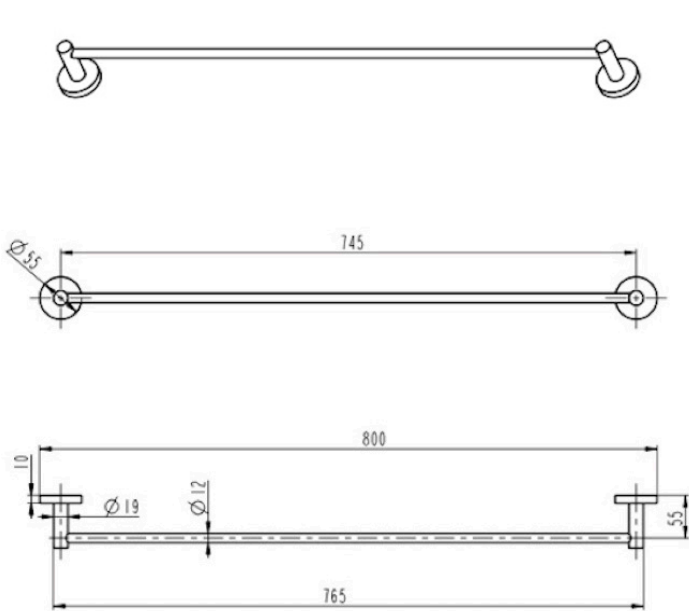

Lux S2 Single Towel Rail 800mm

Brushed Brass

Product Specifications

Code LUX-S2-45-BB

Barcode 9339897017725

Finish Brushed Brass

Material 304 Stainless Steel

Experience, *the difference.*