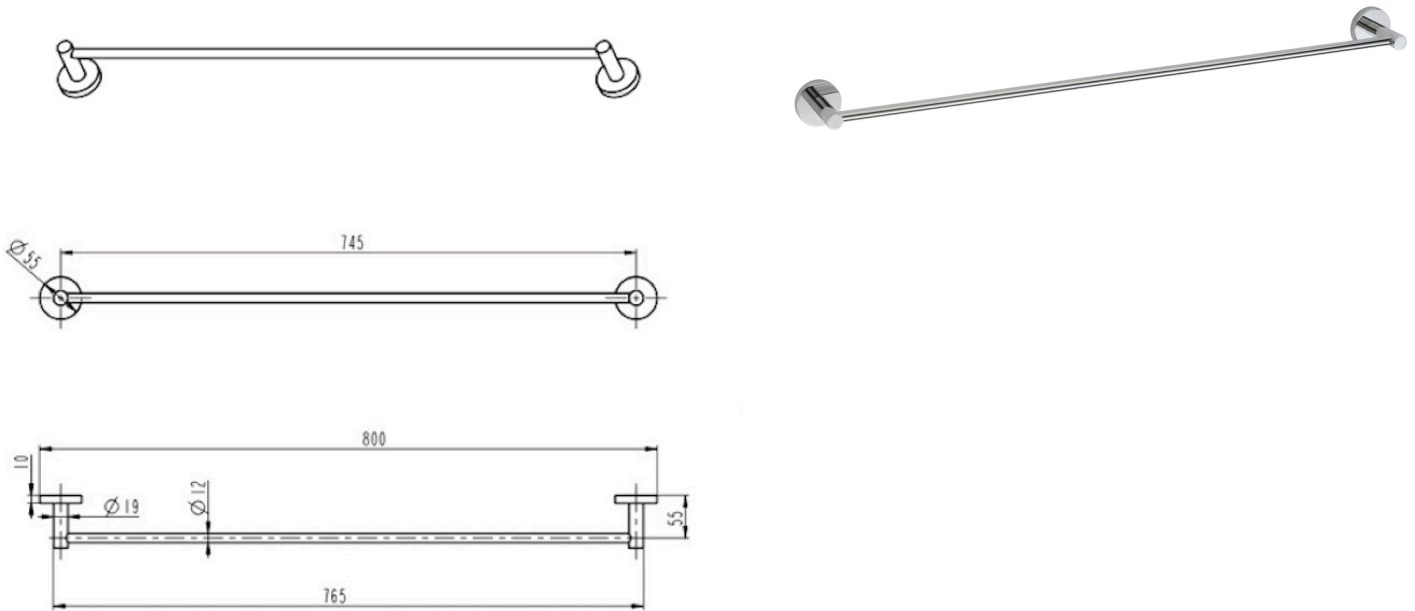

Lux S2 Single Towel Rail 800mm

Chrome

Product Specifications

Code LUX-S2-45-CH

Barcode 9339897017688

Finish Chrome

Material 304 Stainless Steel

Experience, *the difference.*