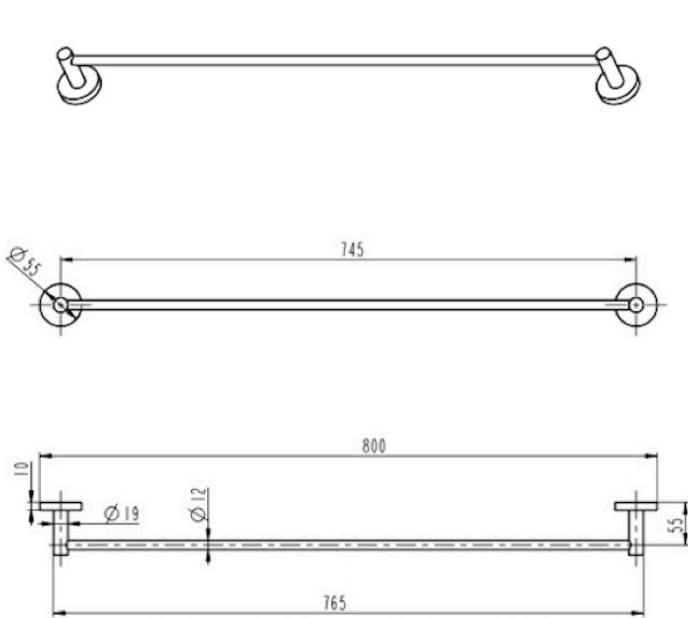

# Lux S2 Single Towel Rail 800mm

Matte Black

## Product Specifications

Code LUX-S2-45-MB

Finish Matte Black

Barcode 9339897017695

Material 304 Stainless Steel

Experience, *the difference.*

LINSOL.COM.AU

☎ 1300 546 765