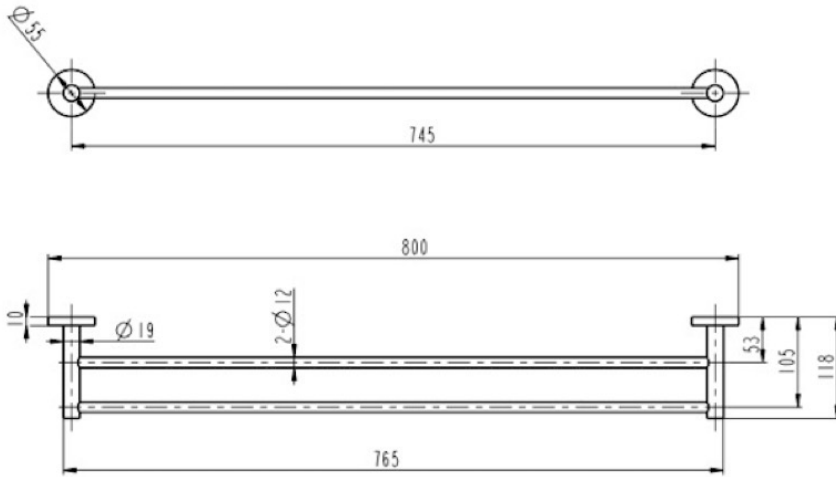

Lux S2 Double Towel Rail 800mm

Brushed Brass

Product Specifications

Code LUX-S2-46-BB

Finish Brushed Brass

Barcode 9339897017770

Material 304 Stainless Steel

Experience, the difference.