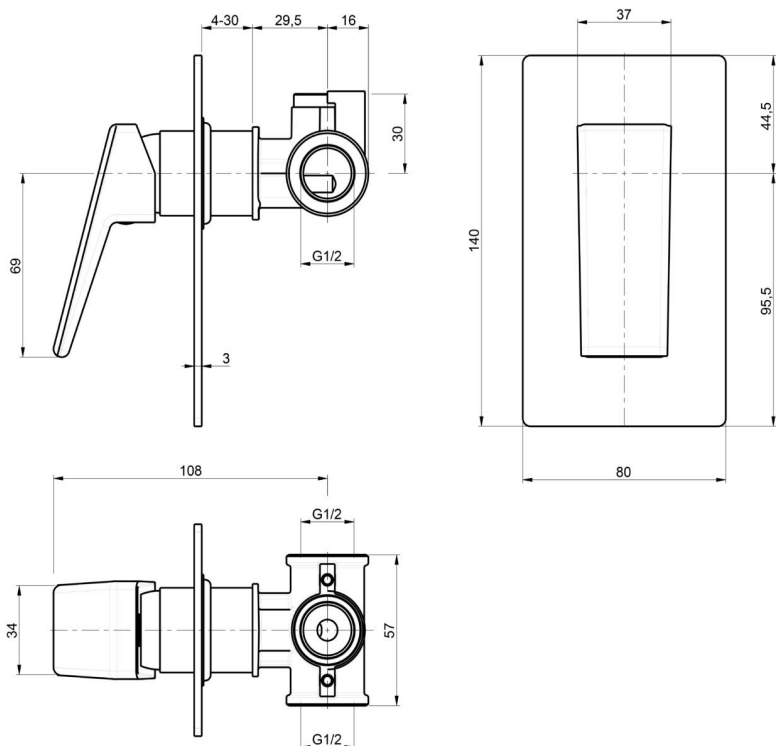

## Product Specifications

|           |               |
|-----------|---------------|
| Code      | MAD-03        |
| Barcode   | 9339897004084 |
| Cartridge | 25mm 2-Step   |

|          |        |
|----------|--------|
| Material | Brass  |
| Finish   | Chrome |