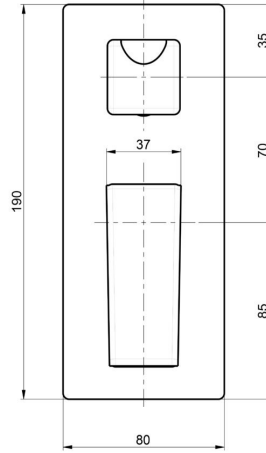

Madi Wall Mixer with Divertor

Chrome

Product Specifications

Code	MAD-04
Barcode	9339897004091
Cartridge	25mm 2-Step

Material	Brass
Finish	Chrome

Experience, *the difference.*

LINSOL.COM.AU

☎ 1300 546 765