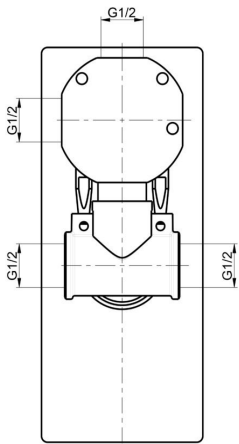

Madi Wall Mixer with Divertor

Chrome

Product Specifications

Code	MAD-04
Barcode	9339897004091
Cartridge	25mm 2-Step

Material	Brass
Finish	Chrome

Experience, *the difference.*

LINSOL.COM.AU

☎ 1300 546 765