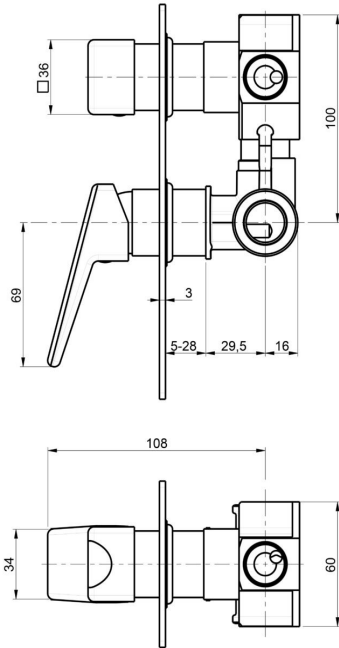

Madi Wall Mixer with Divertor

Chrome

Product Specifications

Code	MAD-04
Barcode	9339897004091
Cartridge	25mm 2-Step

Material	Brass
Finish	Chrome

Experience, *the difference.*

LINSOL.COM.AU

☎ 1300 546 765