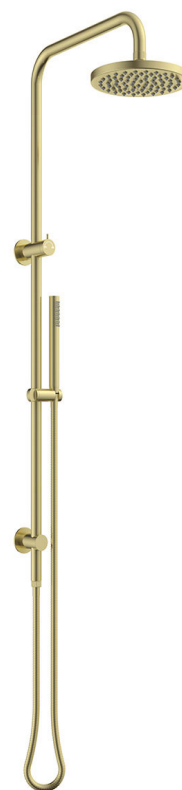

Mico Combination Shower with Hand Shower

Brushed Brass

Product Specifications

Code	MICO-BB-035EXP-SLIM
Finish	Brushed Brass
Material	304 Stainless Steel
Hose Length	1500mm

WELS Rating	3 Star
WELS Reg No	S17058
WELS L/MIN	9L /Min