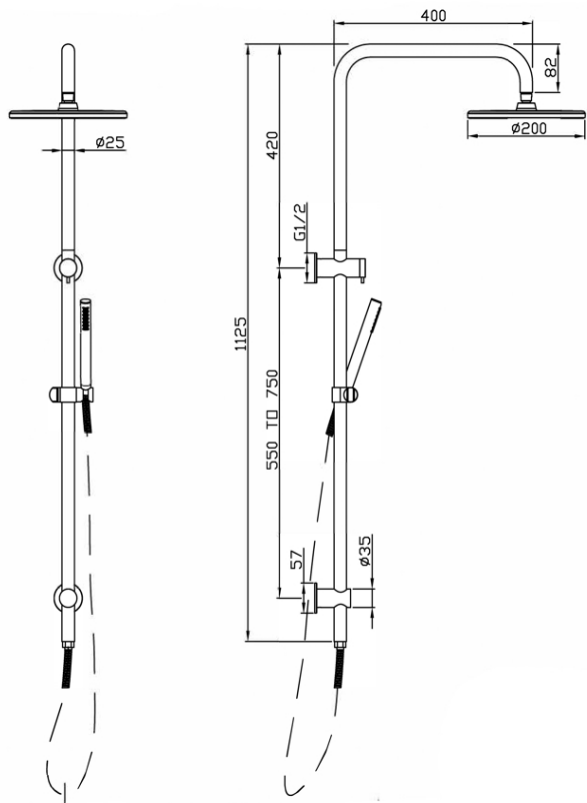

Mico Combination Shower with Hand Shower

Brushed Brass

Product Specifications

Code	MICO-BB-035EXP-SLIM
Finish	Brushed Brass
Material	304 Stainless Steel
Hose Length	1500mm

WELS Rating	3 Star
WELS Reg No	S17058
WELS L/MIN	9L /Min