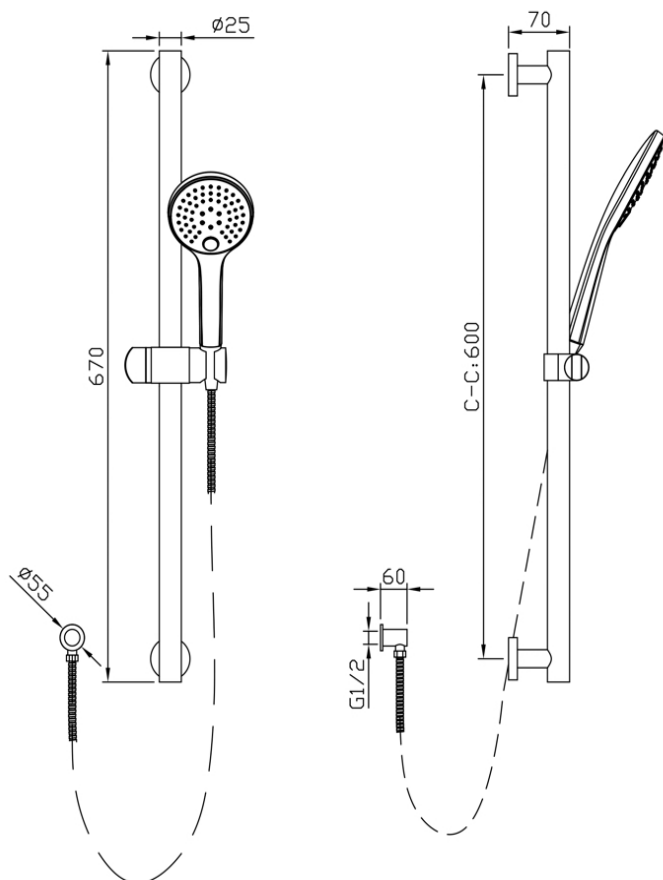

Mico Multifunction Hand Shower with Sliding Rail

Brushed Brass

Product Specifications

Code	MICO-BB-035SR-MULTI
Material	304 Stainless Steel
Finish	Brushed Brass
Hose Length	1500mm

WELS Rating	3 Star
WELS Reg No	S16895
WELS L/MIN	9L /Min
Multifunction, 3 Settings. Push Button To Change Setting.	