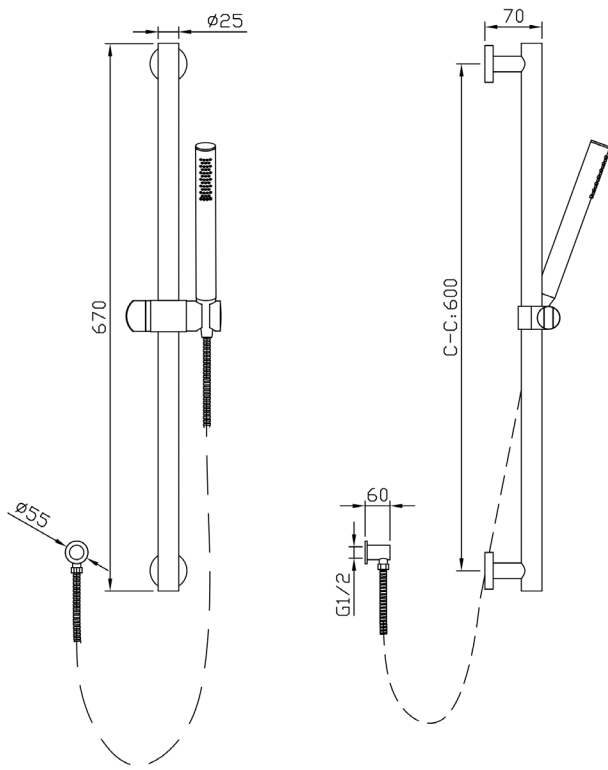

# Mico Shower Rail – Slim

Brushed Brass

## Product Specifications

Code	MICO-BB-035SR-SLIM	WELS Rating	3 Star
Barcode	9339897001977	WELS Reg	S16894
Material	304 Stainless Steel	WELS L/Min	9L/Min
Finish	Brushed Brass		
Hose Length	1500mm		

Experience, *the difference.*