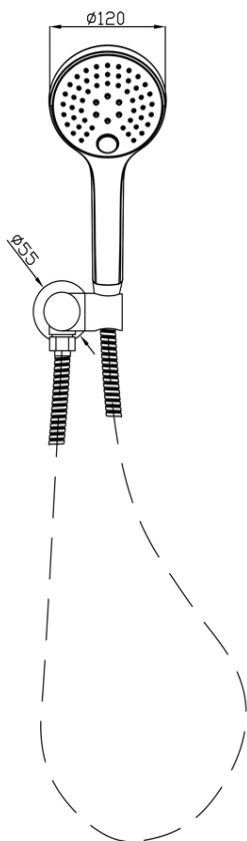

# Mico Multifunction Hand Shower with Wall Bracket

Brushed Brass

## Product Specifications

Code	MICO-BB-035WB-MULTI
Material	304 Stainless Steel
Finish	Brushed Brass
Hose Length	1500mm

WELS Rating	3 Star
WELS Reg No	S16924
WELS L/MIN	8L /Min
Multifunction, 3 Settings. Push Button To Change Setting.	