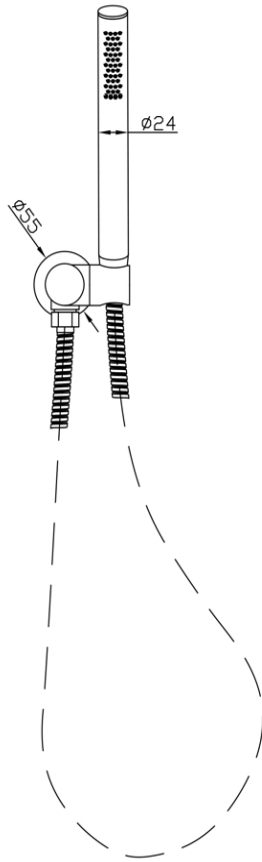

Mico Hand Shower with Wall Bracket

Brushed Brass

Product Specifications

Code	MICO-BB-035WB-SLIM
Material	304 Stainless Steel
Finish	Brushed Brass
Hose Length	1500mm

WELS Rating	3 Star
WELS Reg No	S16958
WELS L/MIN	9L /Min