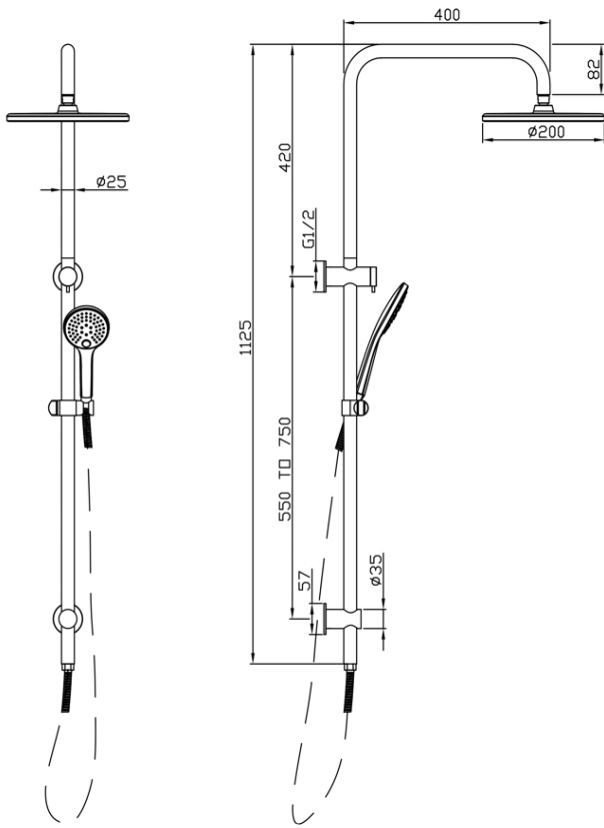

Mico Combination Shower with Multifunction Hand Shower

Brushed Nickel

Product Specifications

Code	MICO-BR-035EXP-MULTI
Finish	Brushed Nickel
Material	304 Stainless Steel
Hose Length	1500mm

WELS Rating	3 Star
WELS Reg No	S17055
WELS L/MIN	9L /Min
Multifunction, 3 Settings. Push Button To Change Setting.	