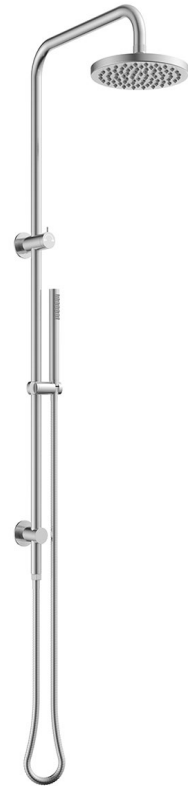

# Mico Combination Shower with Hand Shower

Brushed Nickel

## Product Specifications

Code	MICO-BR-035EXP-SLIM
Finish	Brushed Nickel
Material	304 Stainless Steel
Hose Length	1500mm

WELS Rating	3 Star
WELS Reg No	S17058
WELS L/MIN	9L /Min

Experience, *the difference.*