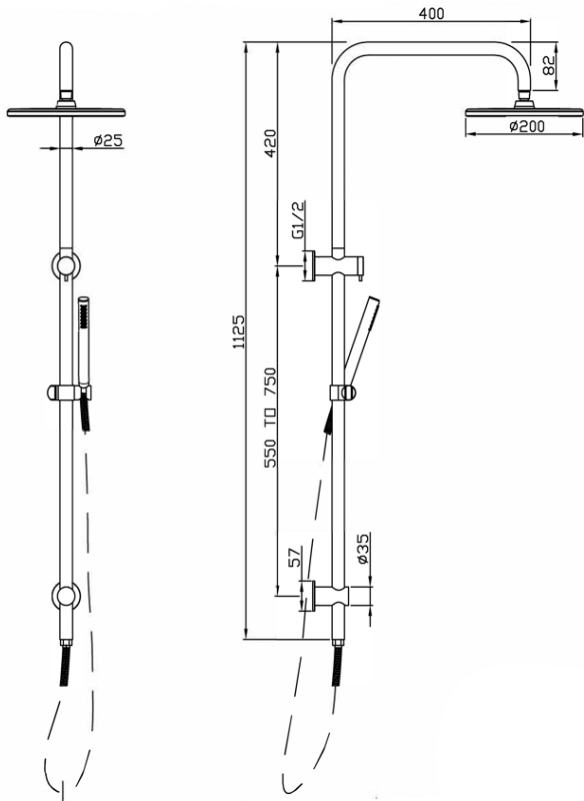

# Mico Combination Shower with Hand Shower

Brushed Nickel

## Product Specifications

Code	MICO-BR-035EXP-SLIM
Finish	Brushed Nickel
Material	304 Stainless Steel
Hose Length	1500mm

WELS Rating	3 Star
WELS Reg No	S17058
WELS L/MIN	9L /Min

Experience, *the difference.*