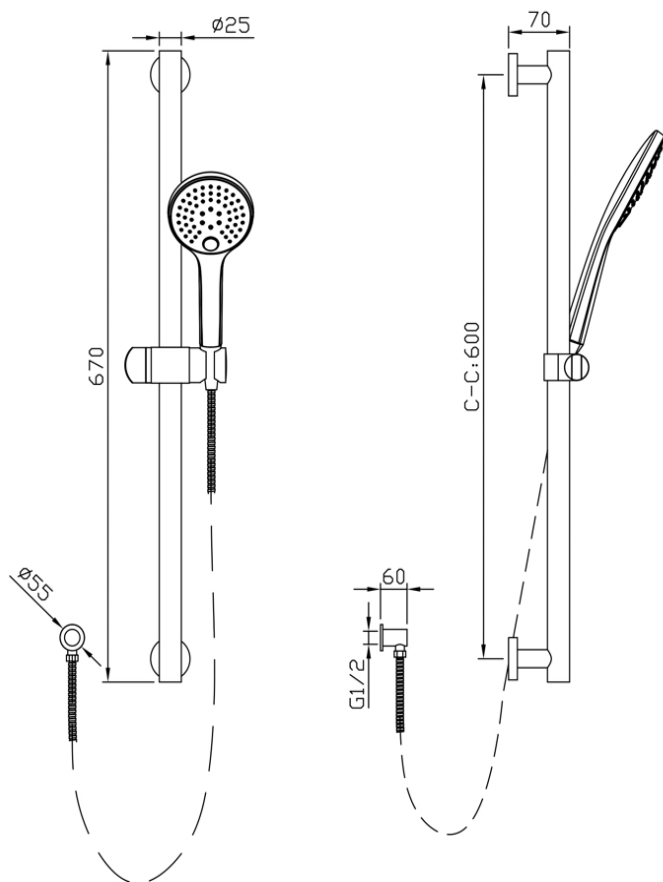

# Mico Multifunction Hand Shower with Sliding Rail

Brushed Nickel

## Product Specifications

Code	MICO-BR-035SR-MULTI	WELS Rating	3 Star
Material	304 Stainless Steel	WELS Reg No	S16895
Finish	Brushed Nickel	WELS L/MIN	9L /Min
Hose Length	1500mm	Multifunction, 3 Settings. Push Button To Change Setting.	