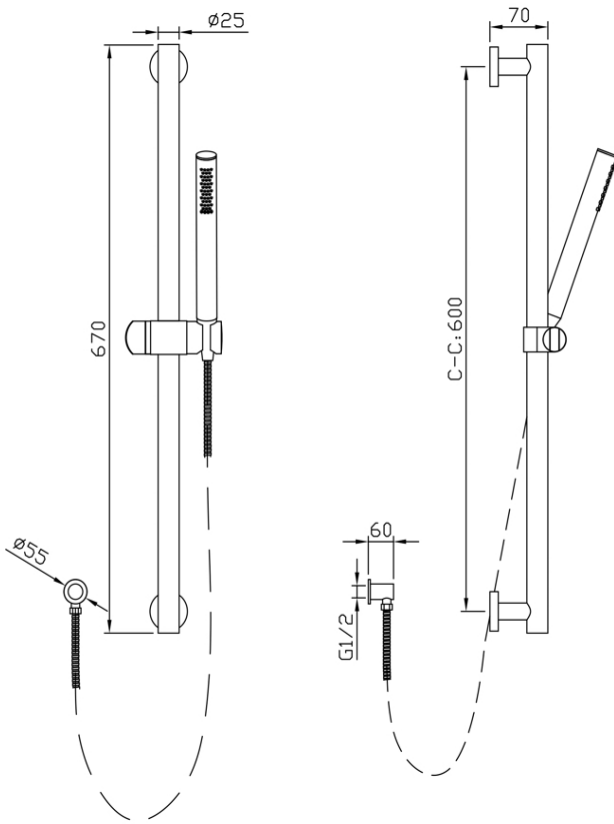

Mico Hand Shower with Sliding Rail

Brushed Nickel

Product Specifications

Code	MICO-BR-035SR-SLIM
Material	304 Stainless Steel
Finish	Brushed Nickel
Hose Length	1500mm

WELS Rating	3 Star
WELS Reg No	S16894
WELS L/MIN	9L /Min