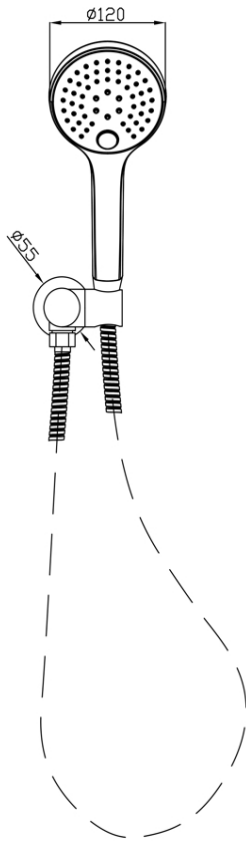

Mico Multifunction Hand Shower with Wall Bracket

Brushed Nickel

Product Specifications

Code	MICO-BR-035WB-MULTI
Material	304 Stainless Steel
Finish	Brushed Nickel
Hose Length	1500mm

WELS Rating	3 Star
WELS Reg No	S16924
WELS L/MIN	8L /Min
Multifunction, 3 Settings. Push Button To Change Setting.	