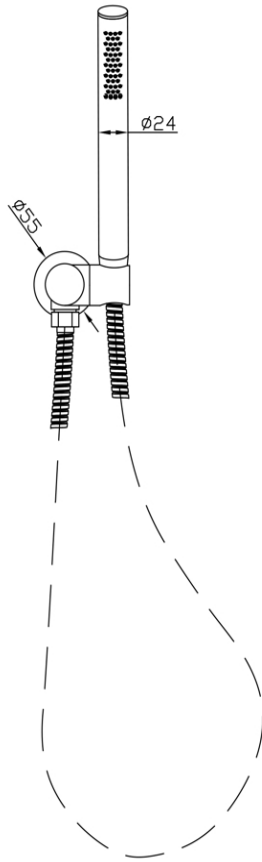

# Mico Hand Shower with Wall Bracket

Brushed Nickel

## Product Specifications

Code	MICO-BR-035WB-SLIM
Material	304 Stainless Steel
Finish	Brushed Nickel
Hose Length	1500mm

WELS Rating	3 Star
WELS Reg No	S16958
WELS L/MIN	9L /Min

Experience, *the difference.*