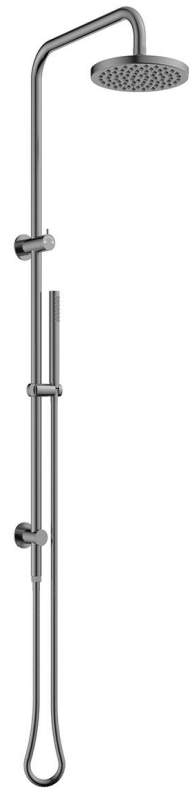

Mico Combination Shower with Hand Shower

Gunmetal

Product Specifications

Code	MICO-GM-035EXP-SLIM
Finish	Gunmetal
Material	304 Stainless Steel
Hose Length	1500mm

WELS Rating	3 Star
WELS Reg No	S17058
WELS L/MIN	9L /Min