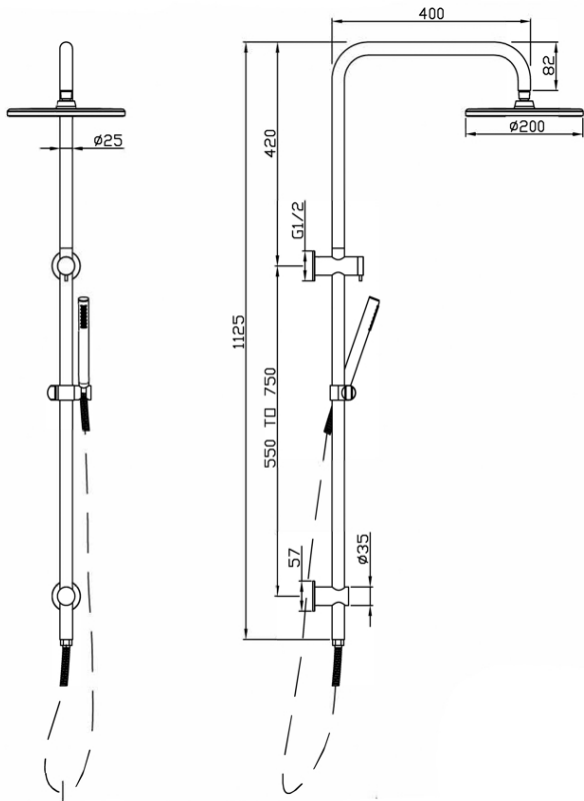

Mico Combination Shower with Hand Shower

Gunmetal

Product Specifications

Code	MICO-GM-035EXP-SLIM
Finish	Gunmetal
Material	304 Stainless Steel
Hose Length	1500mm

WELS Rating	3 Star
WELS Reg No	S17058
WELS L/MIN	9L /Min