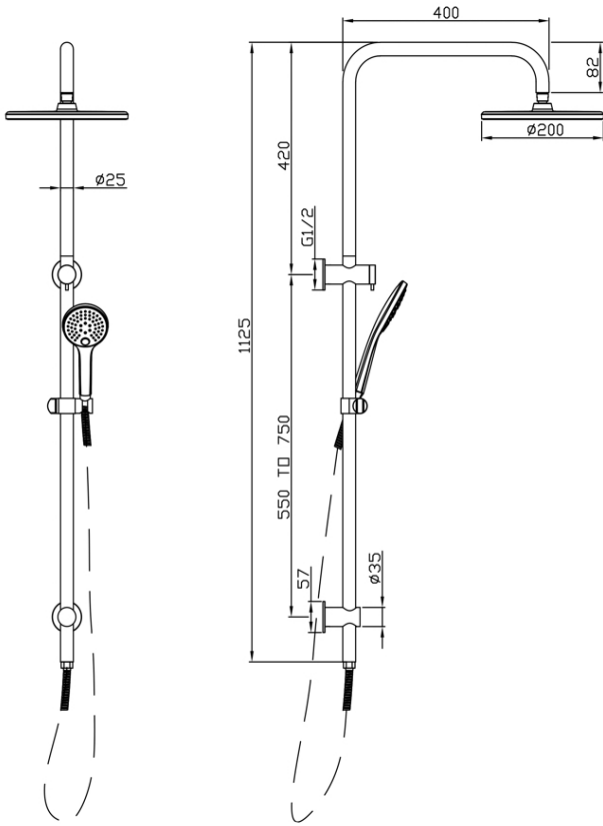

# Mico Combination Shower with Multifunction Hand Shower

Matte Black

## Product Specifications

Code	MICO-MB-035EXP-MULTI
Finish	Matte Black
Material	304 Stainless Steel
Hose Length	1500mm

WELS Rating	3 Star
WELS Reg No	S17055
WELS L/MIN	9L /Min
Multifunction, 3 Settings. Push Button To Change Setting.	