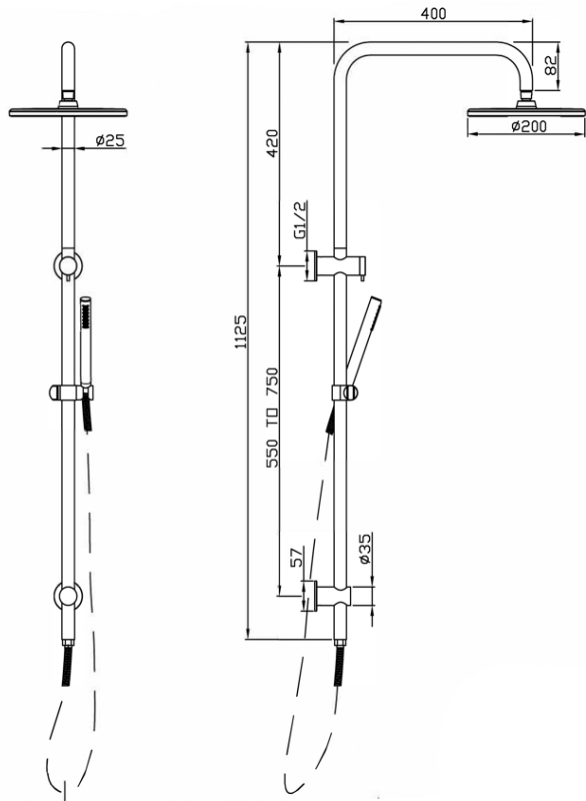

Mico Combination Shower with Hand Shower

Matte Black

Product Specifications

Code	MICO-MB-035EXP-SLIM
Finish	Matte Black
Material	304 Stainless Steel
Hose Length	1500mm

WELS Rating	3 Star
WELS Reg No	S17058
WELS L/MIN	9L /Min