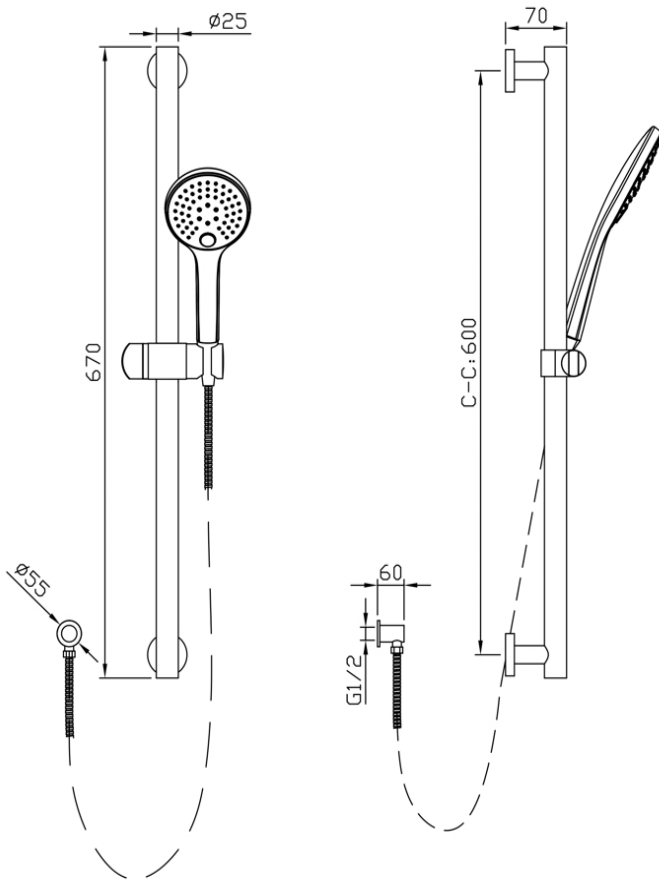

Mico Multifunction Hand Shower with Sliding Rail

Matte Black

Product Specifications

Code	MICO-MB-035SR-MULTI	WELS Rating	3 Star
Material	304 Stainless Steel	WELS Reg No	S16895
Finish	Matte Black	WELS L/MIN	9L /Min
Hose Length	1500mm	Multifunction, 3 Settings. Push Button To Change Setting.	