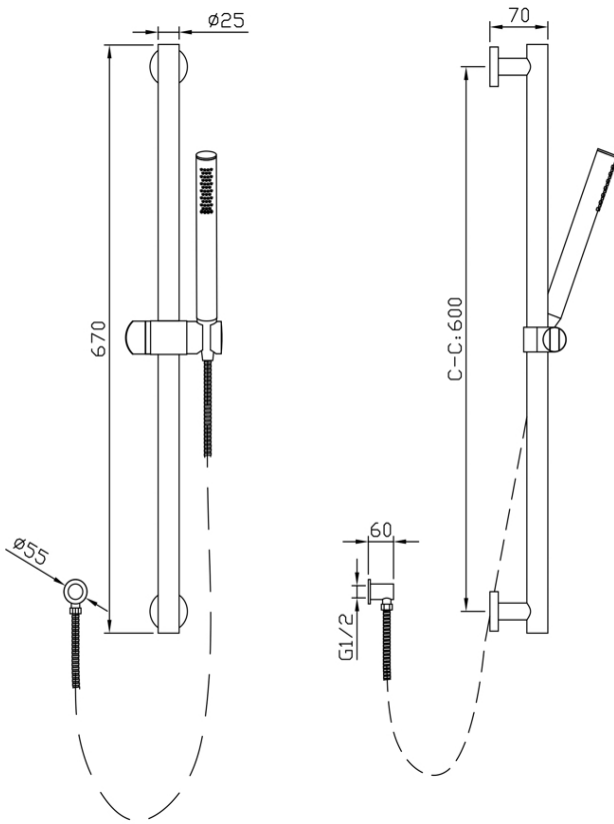

Mico Hand Shower with Sliding Rail

Matte Black

Product Specifications

Code	MICO-MB-035SR-SLIM
Material	304 Stainless Steel
Finish	Matte Black
Hose Length	1500mm

WELS Rating	3 Star
WELS Reg No	S16894
WELS L/MIN	9L /Min