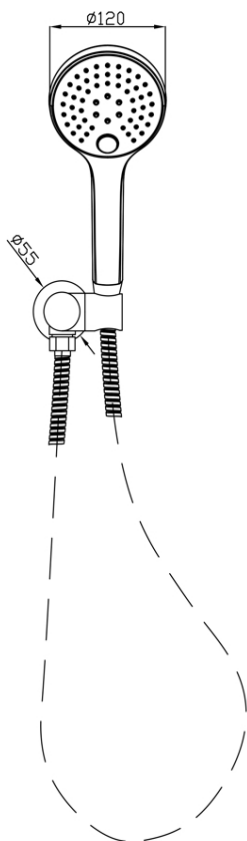

Mico Multifunction Hand Shower with Wall Bracket

Matte Black

Product Specifications

Code	MICO-MB-035WB-MULTI
Material	304 Stainless Steel
Finish	Matte Black
Hose Length	1500mm

WELS Rating	3 Star
WELS Reg No	S16924
WELS L/MIN	8L /Min
Multifunction, 3 Settings. Push Button To Change Setting.	