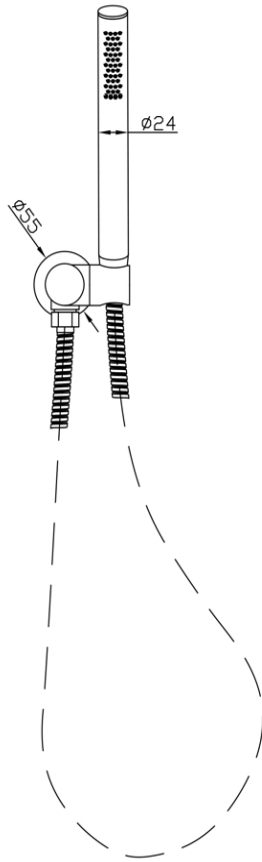

Mico Hand Shower with Wall Bracket

Matte Black

Product Specifications

Code	MICO-MB-035WB-SLIM	WELS Rating	3 Star
Material	304 Stainless Steel	WELS Reg No	S16958
Finish	Matte Black	WELS L/MIN	9L /Min
Hose Length	1500mm		