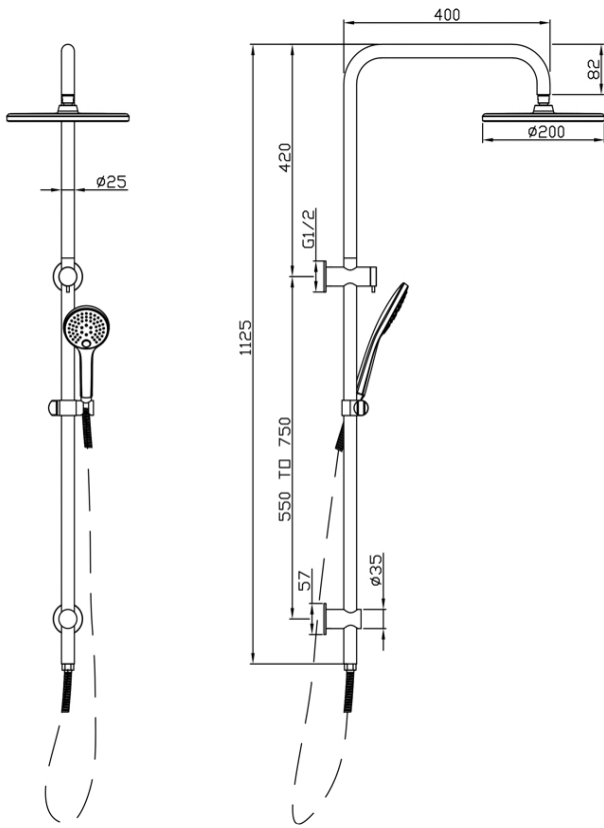

# Mico Combination Shower with Multifunction Hand Shower

Chrome

## Product Specifications

Code	MICO-MP-035EXP-MULTI
Finish	Chrome
Material	304 Stainless Steel
Hose Length	1500mm

WELS Rating	3 Star
WELS Reg No	S17055
WELS L/MIN	9L /Min
Multifunction, 3 Settings. Push Button To Change Setting.	