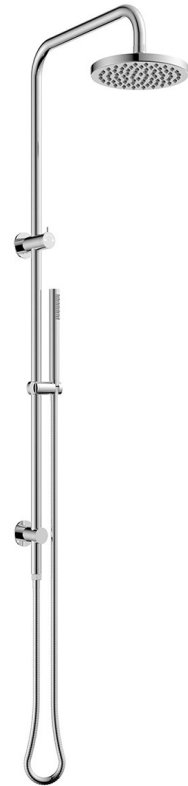

Mico Combination Shower with Hand Shower

Chrome

Product Specifications

Code	MICO-MP-035EXP-SLIM
Finish	Chrome
Material	304 Stainless Steel
Hose Length	1500mm

WELS Rating	3 Star
WELS Reg No	S17058
WELS L/MIN	9L /Min