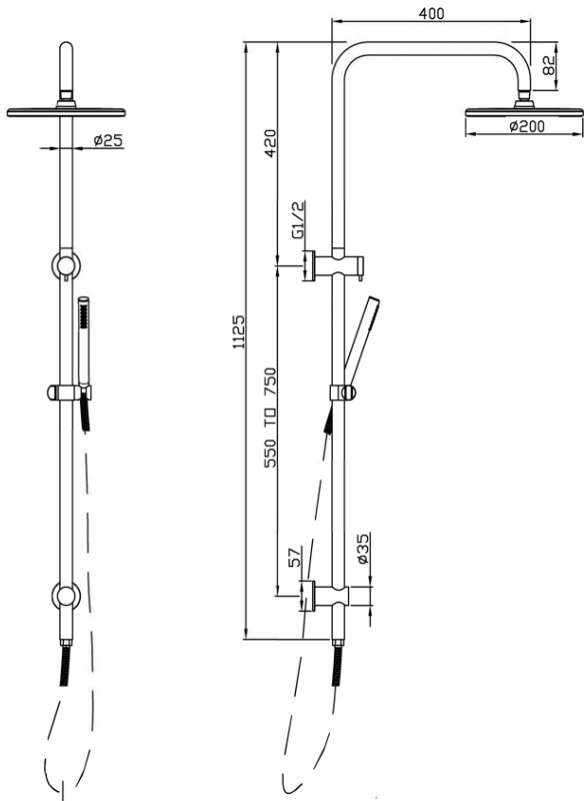

Mico Combination Shower with Hand Shower

Chrome

Product Specifications

Code	MICO-MP-035EXP-SLIM
Finish	Chrome
Material	304 Stainless Steel
Hose Length	1500mm

WELS Rating	3 Star
WELS Reg No	S17058
WELS L/MIN	9L /Min