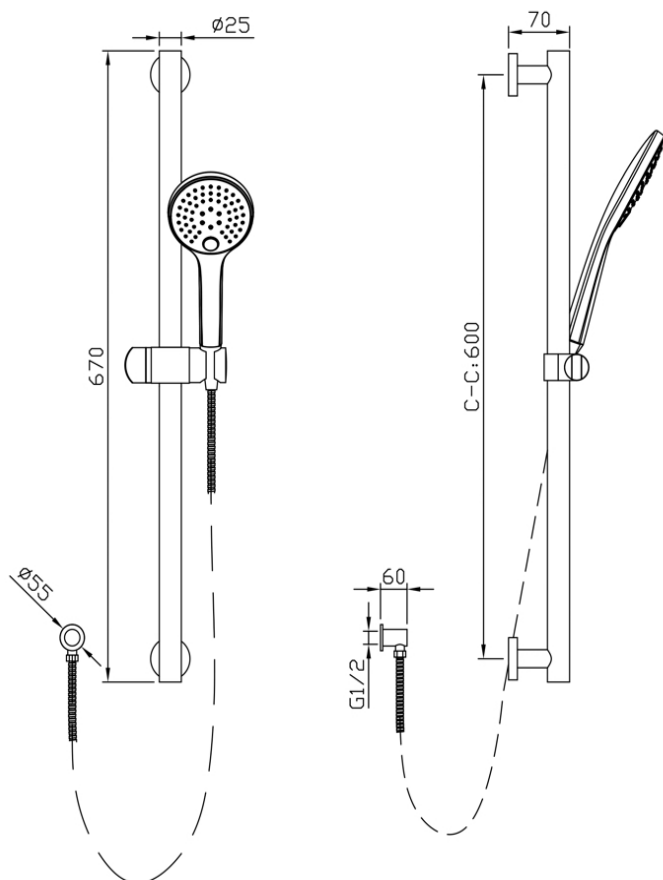

# Mico Multifunction Hand Shower with Sliding Rail

Chrome

## Product Specifications

Code	MICO-MP-035SR-MULTI
Material	304 Stainless Steel
Finish	Chrome
Hose Length	1500mm

WELS Rating	3 Star
WELS Reg No	S16895
WELS L/MIN	9L /Min
Multifunction, 3 Settings. Push Button To Change Setting.	