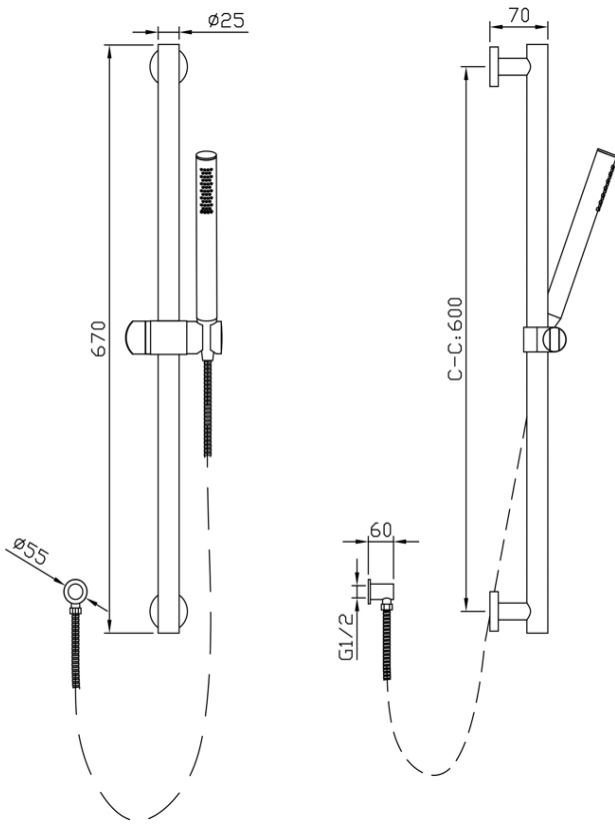

# Mico Hand Shower with Sliding Rail

Chrome

## Product Specifications

Code	MICO-MP-035SR-SLIM
Material	304 Stainless Steel
Finish	Chrome
Hose Length	1500mm

WELS Rating	3 Star
WELS Reg No	S16894
WELS L/MIN	9L /Min

Experience, *the difference.*

LINSOL.COM.AU