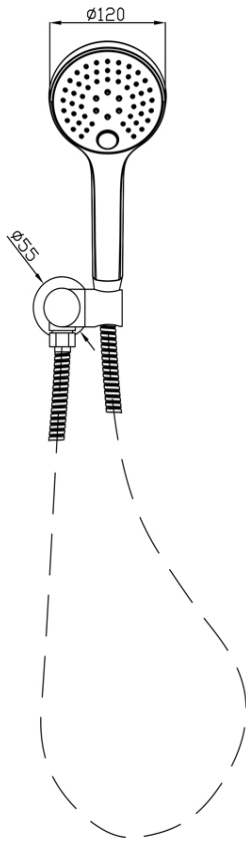

Mico Multifunction Hand Shower with Wall Bracket

Chrome

Product Specifications

Code	MICO-MP-035WB-MULTI	WELS Rating	3 Star
Material	304 Stainless Steel	WELS Reg No	S16924
Finish	Chrome	WELS L/MIN	8L /Min
Hose Length	1500mm	Multifunction, 3 Settings. Push Button To Change Setting.	