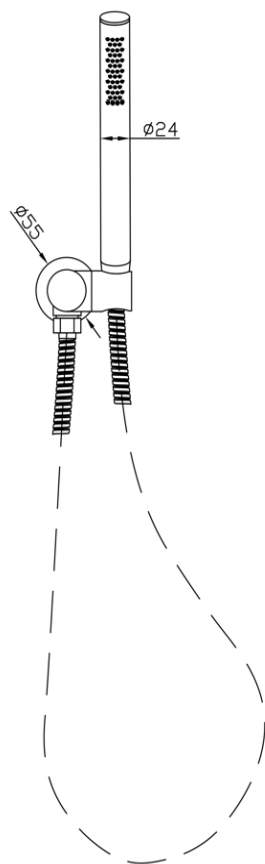

# Mico Hand Shower with Wall Bracket

Chrome

## Product Specifications

Code	MICO-MP-035WB-SLIM
Material	304 Stainless Steel
Finish	Chrome
Hose Length	1500mm

WELS Rating	3 Star
WELS Reg No	S16958
WELS L/MIN	9L /Min

Experience, *the difference.*

LINSOL.COM.AU