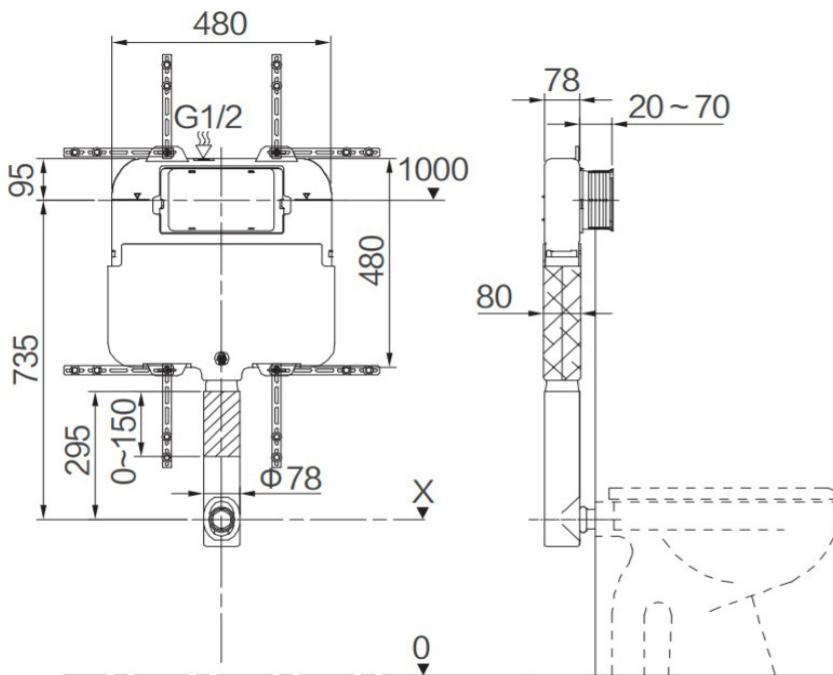

Linsol 80mm Slim Inwall Cistern-Mechanical

Product Specifications

Code	MIWC-80MM
Barcode	9339897003551
Material	Polyethylene
Inlet	Top

Size	480(W) x 80(D)mm
WELS Rating	4 Star
WELS Reg No	L07668
WELS L/MIN	3.4L /Min