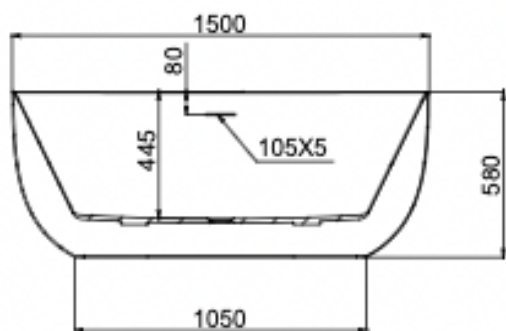

Nora 1500mm Freestanding Bath

Ginger

Product Specifications

Code	NOR-FS-150-G
Barcode	9339897020923
Material	Sanitary Grade Acrylic

Finish	Ginger
Size	1500(W) x 750(D) x 580(H)
No Overflow	

Experience, *the difference.*