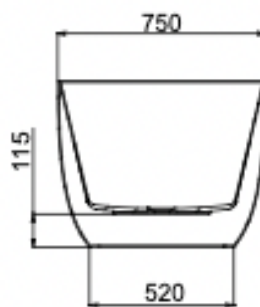

Nora 1500mm Freestanding Bath

Ginger

Product Specifications

Code	NOR-FS-150-G
Barcode	9339897020923
Material	Sanitary Grade Acrylic

Finish	Ginger
Size	1500(W) x 750(D) x 580(H)
No Overflow	

Experience, *the difference.*