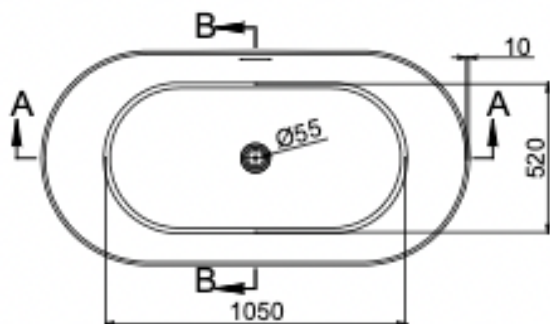

Nora 1500mm Freestanding Bath

Ginger

Product Specifications

Code	NOR-FS-150-G
Barcode	9339897020923
Material	Sanitary Grade Acrylic

Finish	Ginger
Size	1500(W) x 750(D) x 580(H)
No Overflow	

Experience, *the difference.*