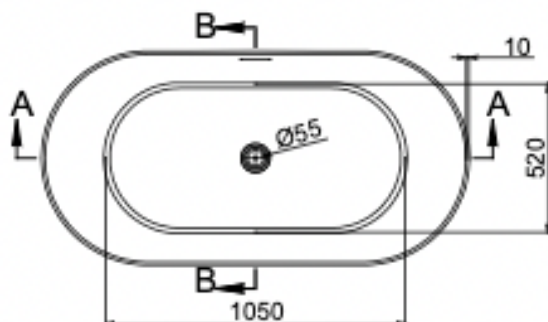

Nora 1500mm Freestanding Bath

Grey Blue

Product Specifications

Code	NOR-FS-150-GB
Barcode	9339897020886
Material	Sanitary Grade Acrylic

Finish	Grey Blue
Size	1500(W) x 750(D) x 580(H)
No Overflow	

Experience, *the difference.*