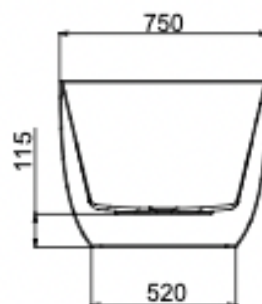

Nora 1500mm Freestanding Bath

Grey Blue

Product Specifications

Code	NOR-FS-150-GB
Barcode	9339897020886
Material	Sanitary Grade Acrylic

Finish	Grey Blue
Size	1500(W) x 750(D) x 580(H)
No Overflow	

Experience, *the difference.*