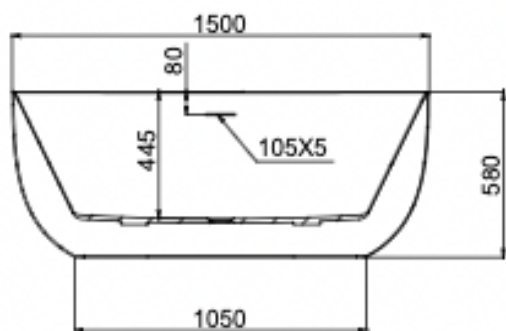

Nora 1500mm Freestanding Bath

Grey Blue

Product Specifications

Code	NOR-FS-150-GB
Barcode	9339897020886
Material	Sanitary Grade Acrylic

Finish	Grey Blue
Size	1500(W) x 750(D) x 580(H)
No Overflow	

Experience, *the difference.*