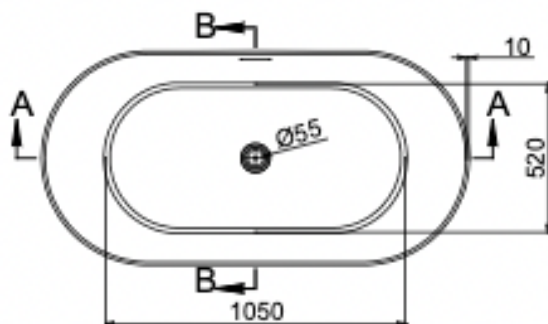

# Nora 1500mm Freestanding Bath

Matte Black

## Product Specifications

Code	NOR-FS-150-MB
Barcode	9339897020930
Material	Sanitary Grade Acrylic

Finish	Matte Black
Size	1500(W) x 750(D) x 580(H)
No Overflow	

Experience, *the difference.*

LINSOL.COM.AU