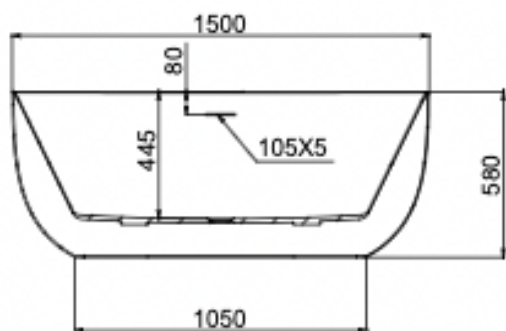

# Nora 1500mm Freestanding Bath

Matte Black

## Product Specifications

Code	NOR-FS-150-MB
Barcode	9339897020930
Material	Sanitary Grade Acrylic

Finish	Matte Black
Size	1500(W) x 750(D) x 580(H)
No Overflow	

Experience, *the difference.*

LINSOL.COM.AU