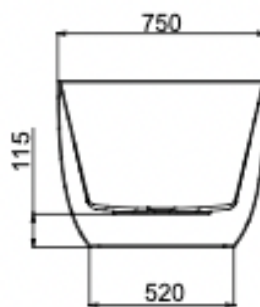

# Nora 1500mm Freestanding Bath

Matte Black

## Product Specifications

Code	NOR-FS-150-MB
Barcode	9339897020930
Material	Sanitary Grade Acrylic

Finish	Matte Black
Size	1500(W) x 750(D) x 580(H)
No Overflow	

Experience, *the difference.*

LINSOL.COM.AU