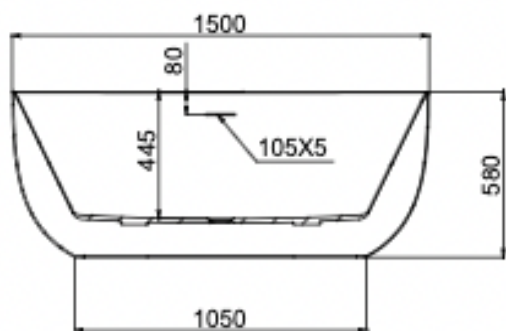

Nora 1500mm Freestanding Bath

Matte White

Product Specifications

Code	NOR-FS-150-MW
Barcode	9339897020879
Material	Sanitary Grade Acrylic

Finish	Matte White
Size	1500(W) x 750(D) x 580(H)
No Overflow	

Experience, *the difference.*