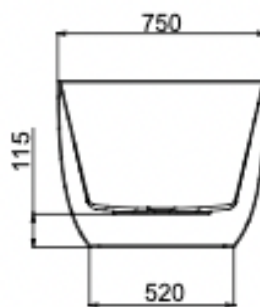

Nora 1500mm Freestanding Bath

Matte White

Product Specifications

Code	NOR-FS-150-MW
Barcode	9339897020879
Material	Sanitary Grade Acrylic

Finish	Matte White
Size	1500(W) x 750(D) x 580(H)
No Overflow	

Experience, *the difference.*