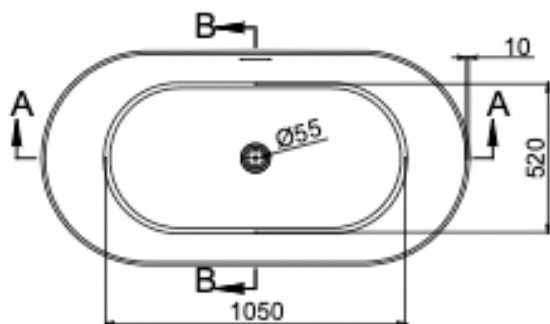

Nora 1500mm Freestanding Bath

Matte White

Product Specifications

Code	NOR-FS-150-MW
Barcode	9339897020879
Material	Sanitary Grade Acrylic

Finish	Matte White
Size	1500(W) x 750(D) x 580(H)
No Overflow	

Experience, *the difference.*