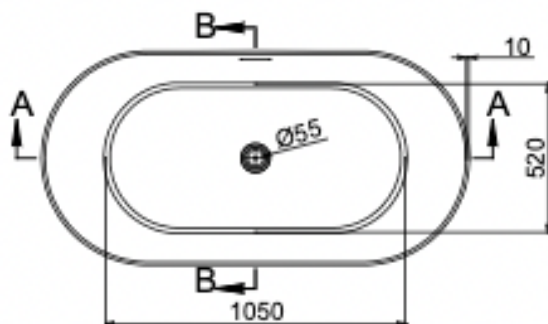

Nora 1500mm Freestanding Bath

Outback Orange

Product Specifications

Code	NOR-FS-150-OO
Barcode	9339897020909
Material	Sanitary Grade Acrylic

Finish	Outback Orange
Size	1500(W) x 750(D) x 580(H)
No Overflow	