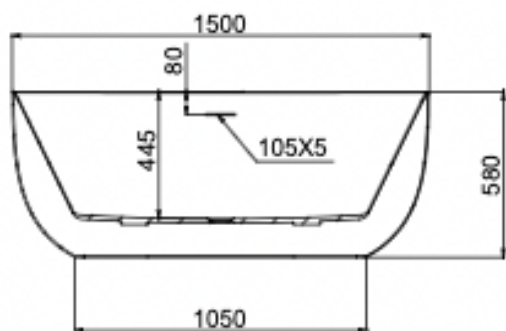

Nora 1500mm Freestanding Bath

Outback Orange

Product Specifications

Code	NOR-FS-150-OO
Barcode	9339897020909
Material	Sanitary Grade Acrylic

Finish	Outback Orange
Size	1500(W) x 750(D) x 580(H)
No Overflow	