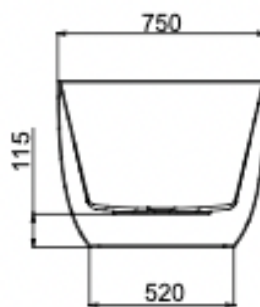

Nora 1500mm Freestanding Bath

Outback Orange

Product Specifications

Code	NOR-FS-150-OO
Barcode	9339897020909
Material	Sanitary Grade Acrylic

Finish	Outback Orange
Size	1500(W) x 750(D) x 580(H)
No Overflow	