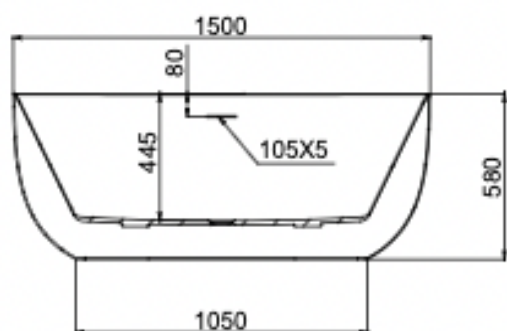

# Nora 1500mm Freestanding Bath

Sage Green

## Product Specifications

Code	NOR-FS-150-SG
Barcode	9339897020893
Material	Sanitary Grade Acrylic

Finish	Sage Green
Size	1500(W) x 750(D) x 580(H)
No Overflow	

Experience, *the difference.*

LINSOL.COM.AU