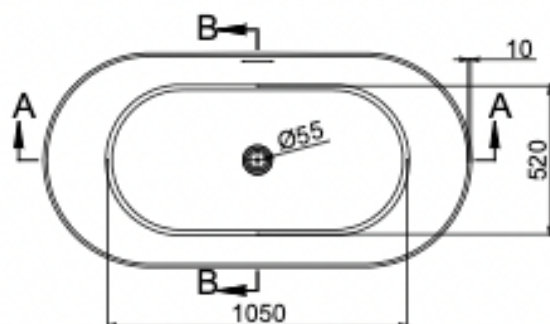

# Nora 1500mm Freestanding Bath

Sage Green

## Product Specifications

Code	NOR-FS-150-SG
Barcode	9339897020893
Material	Sanitary Grade Acrylic

Finish	Sage Green
Size	1500(W) x 750(D) x 580(H)
No Overflow	

Experience, *the difference.*

LINSOL.COM.AU