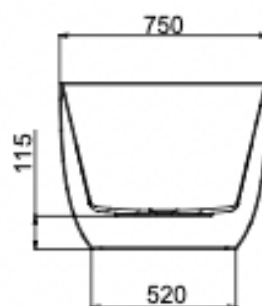

# Nora 1500mm Freestanding Bath

Sage Green

## Product Specifications

Code	NOR-FS-150-SG
Barcode	9339897020893
Material	Sanitary Grade Acrylic

Finish	Sage Green
Size	1500(W) x 750(D) x 580(H)
No Overflow	

Experience, *the difference.*

LINSOL.COM.AU