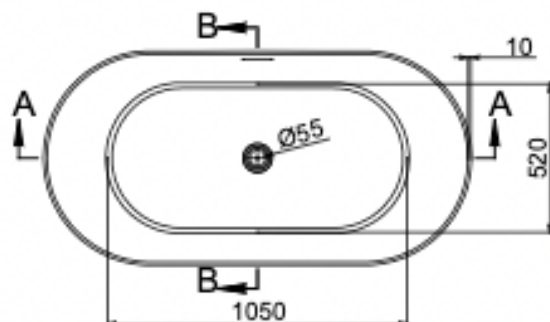

# Nora 1500mm Freestanding Bath

Warm Grey

## Product Specifications

Code	NOR-FS-150-WG
Barcode	9339897020916
Material	Sanitary Grade Acrylic

Finish	Warm Grey
Size	1500(W) x 750(D) x 580(H)
No Overflow	

Experience, *the difference.*

LINSOL.COM.AU

☎ 1300 546 765