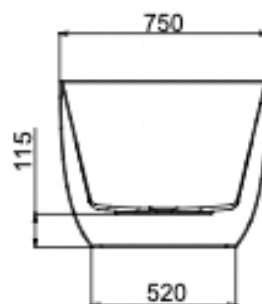

# Nora 1500mm Freestanding Bath

Warm Grey

## Product Specifications

Code	NOR-FS-150-WG
Barcode	9339897020916
Material	Sanitary Grade Acrylic

Finish	Warm Grey
Size	1500(W) x 750(D) x 580(H)
No Overflow	

Experience, *the difference.*

LINSOL.COM.AU

☎ 1300 546 765