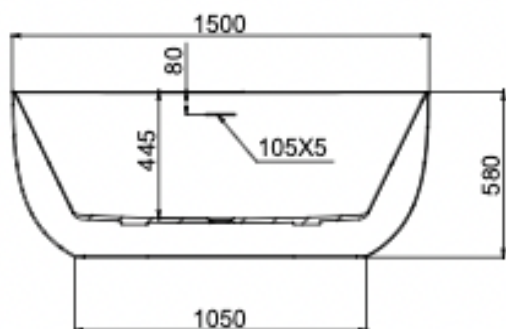

# Nora 1500mm Freestanding Bath

Warm Grey

## Product Specifications

Code	NOR-FS-150-WG
Barcode	9339897020916
Material	Sanitary Grade Acrylic

Finish	Warm Grey
Size	1500(W) x 750(D) x 580(H)
No Overflow	

Experience, *the difference.*

LINSOL.COM.AU

☎ 1300 546 765