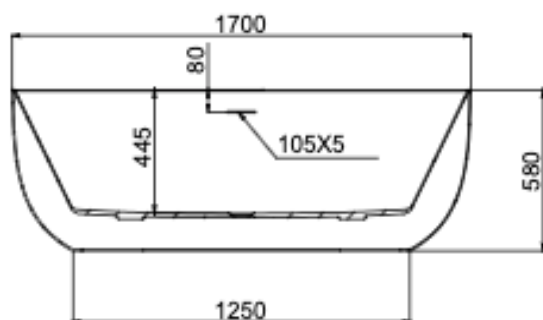

Nora 1700mm Freestanding Bath

Ginger

Product Specifications

Code	NOR-FS-170-G
Barcode	9339897021067
Material	Sanitary Grade Acrylic

Finish	Ginger
Size	1700(W) x 750(D) x 580(H)
No Overflow	

Experience, *the difference.*