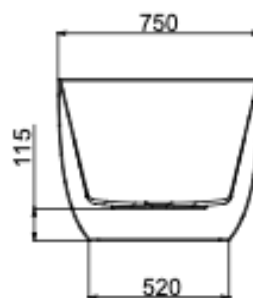

Nora 1700mm Freestanding Bath

Ginger

Product Specifications

Code	NOR-FS-170-G
Barcode	9339897021067
Material	Sanitary Grade Acrylic

Finish	Ginger
Size	1700(W) x 750(D) x 580(H)
No Overflow	

Experience, *the difference.*