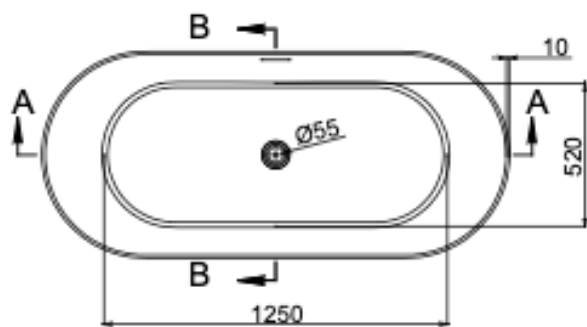

Nora 1700mm Freestanding Bath

Ginger

Product Specifications

Code	NOR-FS-170-G
Barcode	9339897021067
Material	Sanitary Grade Acrylic

Finish	Ginger
Size	1700(W) x 750(D) x 580(H)
No Overflow	

Experience, *the difference.*