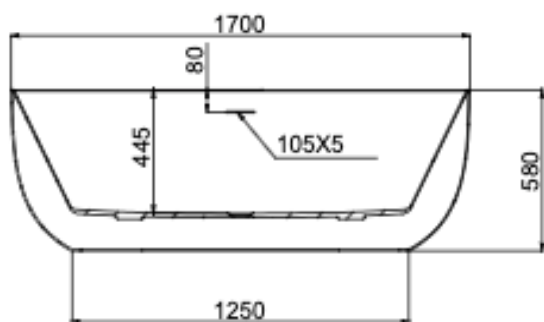

Nora 1700mm Freestanding Bath

Matte Black

Product Specifications

Code	NOR-FS-170-MB
Barcode	9339897021074
Material	Sanitary Grade Acrylic

Finish	Matte Black
Size	1700(W) x 750(D) x 580(H)
No Overflow	

Experience, *the difference.*