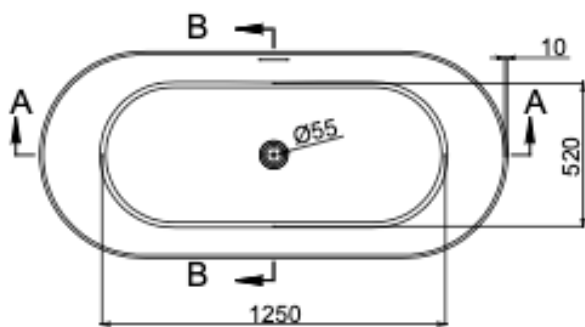

Nora 1700mm Freestanding Bath

Matte Black

Product Specifications

Code	NOR-FS-170-MB
Barcode	9339897021074
Material	Sanitary Grade Acrylic

Finish	Matte Black
Size	1700(W) x 750(D) x 580(H)
No Overflow	

Experience, *the difference.*