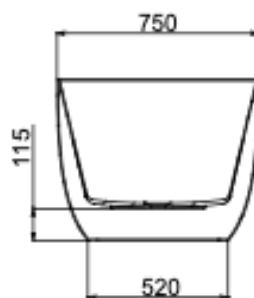

Nora 1700mm Freestanding Bath

Matte Black

Product Specifications

Code	NOR-FS-170-MB
Barcode	9339897021074
Material	Sanitary Grade Acrylic

Finish	Matte Black
Size	1700(W) x 750(D) x 580(H)
No Overflow	

Experience, *the difference.*