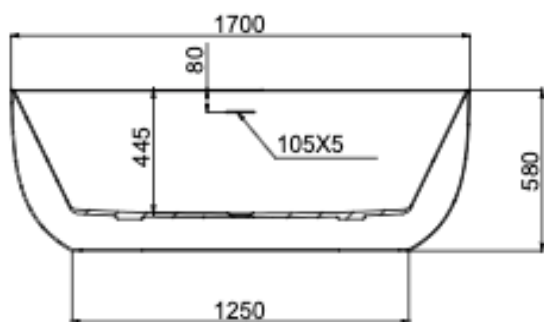

Nora 1700mm Freestanding Bath

Matte White

Product Specifications

Code	NOR-FS-170-MW
Barcode	9339897021012
Material	Sanitary Grade Acrylic

Finish	Matte White
Size	1700(W) x 750(D) x 580(H)
No Overflow	

Experience, *the difference.*