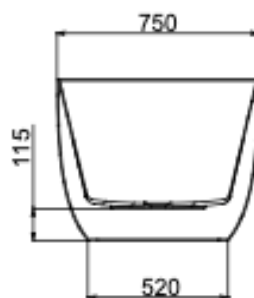

Nora 1700mm Freestanding Bath

Matte White

Product Specifications

Code	NOR-FS-170-MW
Barcode	9339897021012
Material	Sanitary Grade Acrylic

Finish	Matte White
Size	1700(W) x 750(D) x 580(H)
No Overflow	

Experience, *the difference.*