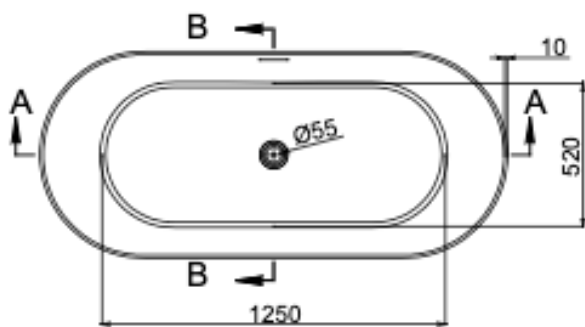

Nora 1700mm Freestanding Bath

Matte White

Product Specifications

Code	NOR-FS-170-MW
Barcode	9339897021012
Material	Sanitary Grade Acrylic

Finish	Matte White
Size	1700(W) x 750(D) x 580(H)
No Overflow	

Experience, *the difference.*