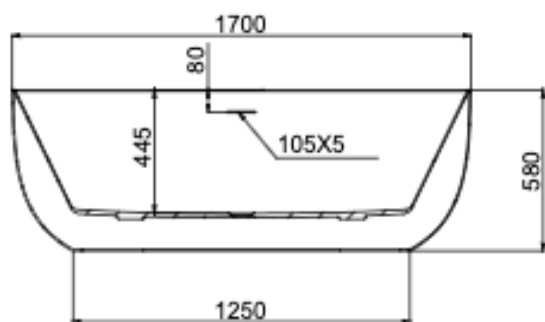

Nora 1700mm Freestanding Bath

Sage Green

Product Specifications

Code	NOR-FS-170-SG
Barcode	9339897021036
Material	Sanitary Grade Acrylic

Finish	Sage Green
Size	1700(W) x 750(D) x 580(H)
No Overflow	

Experience, *the difference.*