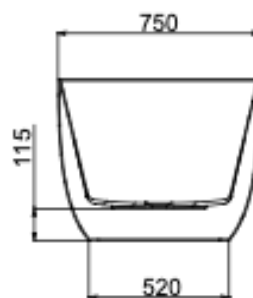

Nora 1700mm Freestanding Bath

Sage Green

Product Specifications

Code	NOR-FS-170-SG
Barcode	9339897021036
Material	Sanitary Grade Acrylic

Finish	Sage Green
Size	1700(W) x 750(D) x 580(H)
No Overflow	

Experience, *the difference.*