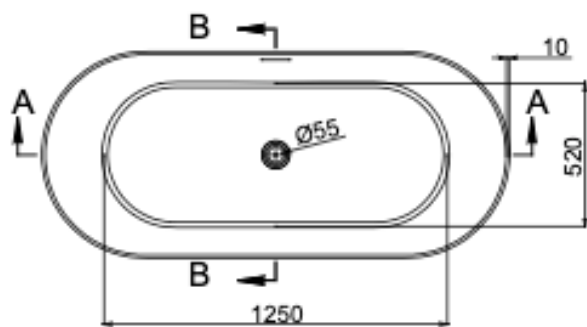

Nora 1700mm Freestanding Bath

Sage Green

Product Specifications

Code	NOR-FS-170-SG
Barcode	9339897021036
Material	Sanitary Grade Acrylic

Finish	Sage Green
Size	1700(W) x 750(D) x 580(H)
No Overflow	

Experience, *the difference.*